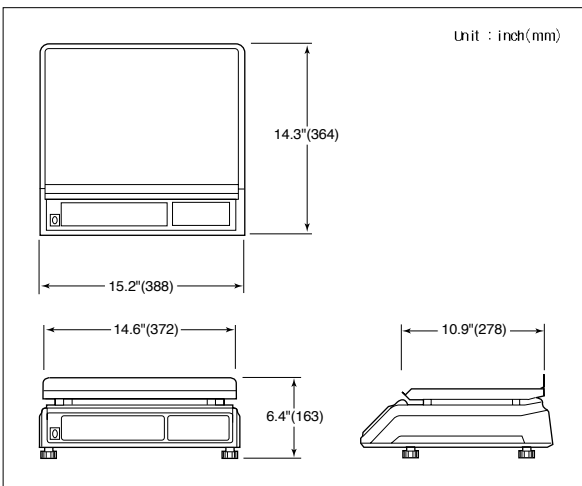

Space 2000

Low Profile Price Computing Scale

- Easy to Read Vacuum Fluorescent Displays
- Stainless Steel Platter
- Soft Touch Keyboard
- 999 PLU Memory

ISO 9001 certified

CAS
S • C • A • L • E

SPACE 2000 Low Profile Price Computing Scale

FEATURES

- Zero, Tare, Tare Save, and Pre Pack Keys
- VFD Displays
- Stainless Steel Platter
- 1/2 lb. and 1/4 lb. Keys, where allowed
- 999 Programmable Price Look Up's (PLU's)
- Auto Span Adjustment
- Auto Zero Tracking
- RS-232C Interface

SPECIFICATIONS

Model	S-2000
Weighing Capacity	30 x 0.01 lb / 15 kg x 5 g
Display Digit	Total price / Weight / Unit price (6 / 5 / 6)
Display Designators	Zero, Tare, Pre Pack, Tare Save
Maximum Tare	- 30.00 lb / - 9.995 kg
Power Source	AC 120 V, 60 Hz
Power Consumption	Approx. 10 W
Operating Temperature	- 10°C ~ +40°C (14°F ~ 104°F)
Platter Size (inch / mm)	14.6(W) x 10.9(D) / 372(W) x 278(D)
Dimensions (inch / mm)	15.3(W) x 14.3(D) x 6.4(H) / 388(W) x 364(D) x 163(H)
Product Weight	17.1 lb / 7.8 kg

DIMENSIONS

Display On The Rear Side

DISPLAY & KEY BOARD

OPTIONS

- Fish Platter
- RS-232C Cable
- Wet Cover

Specifications are subject to change for improvement without prior notice. 1999. 5

**Point of Sale Terminals and Credit Card Processing
Services (203) 746-5255**